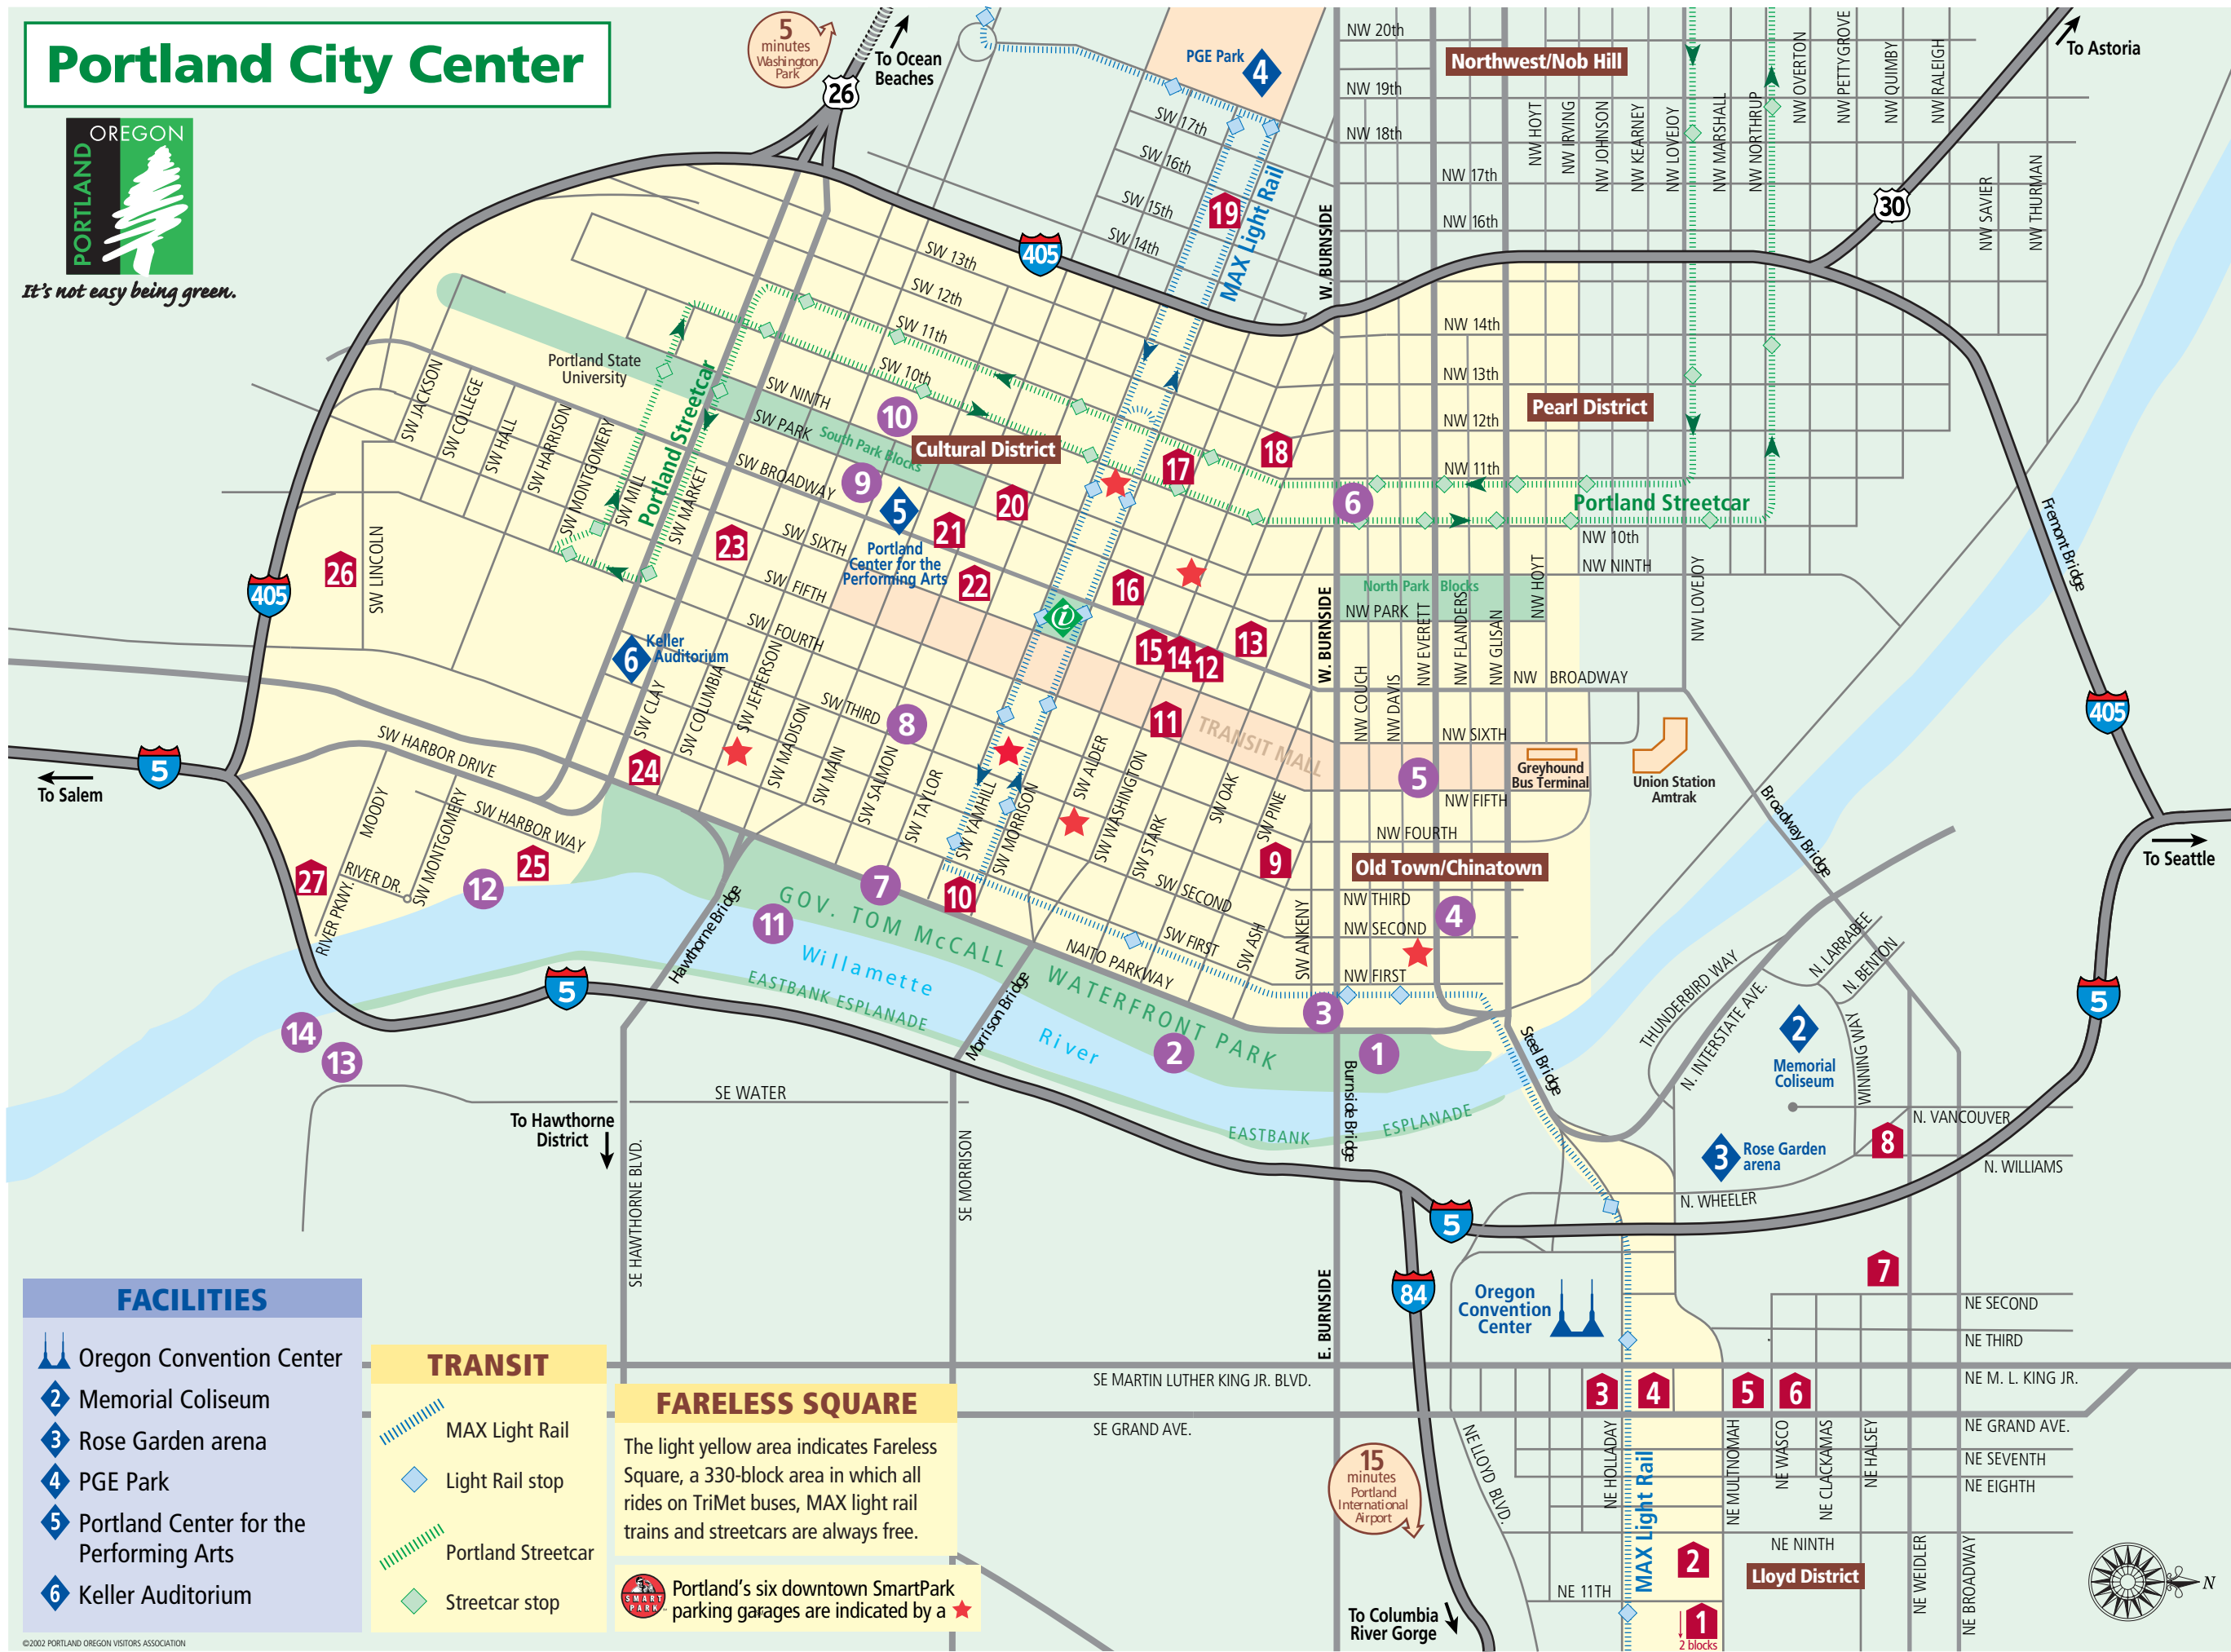

Portland City Center

It's not easy being green.

HOTELS

Downtown and Lloyd Center

- 1 Residence Inn by Marriott – Portland
- 2 Doubletree Portland – Lloyd Center
- 3 Inn at the Convention Center
- 4 Holiday Inn Convention Center
- 5 La Quinta Convention Center
- 6 Courtyard by Marriott – Portland/Lloyd Center
- 7 Radisson Hotel Portland
- 8 Ramada Inn at the Rose Quarter
- 9 Embassy Suites – Portland Downtown
- 10 Four Points Sheraton
- 11 5th Avenue Suites
- 12 Hotel Lucia
- 13 The Benson Hotel
- 14 Hotel Vintage Plaza
- 15 Marriott City Center
- 16 The Westin Portland
- 17 The Governor Hotel
- 18 The Mark Spencer Hotel
- 19 The Mallory Hotel
- 20 Paramount Hotel
- 21 The Heathman Hotel
- 22 The Hilton Portland & Executive Tower
- 23 Days Inn City Center
- 24 Marriott Downtown on the Waterfront
- 25 RiverPlace Hotel
- 26 Doubletree Portland – Downtown
- 27 Residence Inn RiverPlace

ATTRACTIONS

- A Portland Oregon Information Center, located in Pioneer Courthouse Square
- 1 Japanese American Historical Plaza
- 2 Oregon Maritime Center & Museum
- 3 Portland Saturday Market
- 4 Portland Classical Chinese Garden
- 5 American Advertising Museum
- 6 Powell's City of Books
- 7 Mill Ends Park
- 8 Oregon Sports Hall of Fame
- 9 Oregon Historical Society
- 10 Portland Art Museum
- 11 Portland Spirit
- 12 RiverPlace Marina
- 13 Oregon Museum of Science & Industry (OMSI)
- 14 Willamette Jetboat Excursions

FACILITIES

- A Oregon Convention Center
- 2 Memorial Coliseum
- 3 Rose Garden arena
- 4 PGE Park
- 5 Portland Center for the Performing Arts
- 6 Keller Auditorium

TRANSIT

- MAX Light Rail
- Light Rail stop
- Portland Streetcar
- Streetcar stop

FARELESS SQUARE

The light yellow area indicates Fareless Square, a 330-block area in which all rides on TriMet buses, MAX light rail trains and streetcars are always free.

Portland's six downtown SmartPark parking garages are indicated by a ★